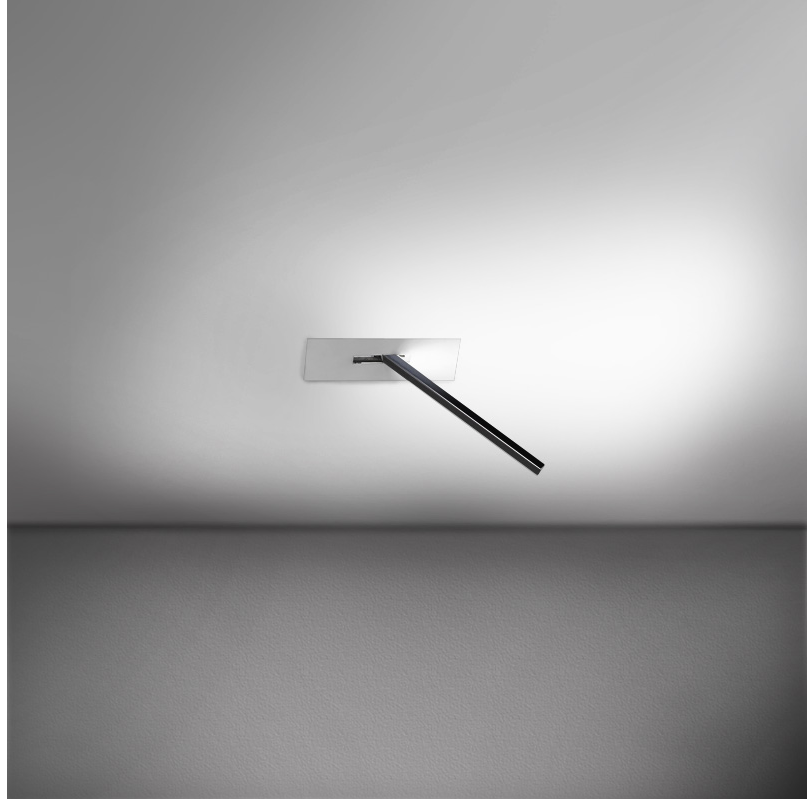

PROJECT	_____
TYPE	_____
SPECIFIER	_____
QUANTITY	_____
DATE	_____

SPILLO 1 ROD RECESSED

D46012- -
base number   Color   Finish
                          Temperature   Options

1. To build a product code in our configurator select the specify button on the base model # product page
2. To build a manual product code on this datasheet choose from the options listed below in blue font and add the suffix to the base model #

GENERAL

Series: Spillo
Subseries: Spillo 1 Rod
Brand: Icone
Division: Design
Mounting Type: Recessed
Mounting Location: Wall
Subcategory: Ambient

PHYSICAL

Shape: Rectangle
Width (mm): 50
Width (in): 1 15/16
Height (mm): 200
Height (in): 7 7/8
Light Distribution: Adjustable
Fixture Finish: WHI / BLK / CHR / BGD
Fixture Material: Brass

ELECTRICAL

Lamp Type: LED
Total Output Wattage (W): 2.64
Dimming: 0-10V Dimming
Driver Included: No
Driver Location: Remote
Driver Type: Constant Voltage - 120 / 277Vac
Driver Class: Class 2
Input Voltage (V): 120 - 277
Output Voltage (V): 12
Upon Request: (Not included, see components) 0-10Vdc dimming / 277Vac

LED

Color Temperature (°K): 2700 / 3000
Nominal Lumen (lm): 220
CRI: >90 CRI
Lamp Life (hrs): 50000

OPTICAL

Adjustability: Tilt 120°

RATINGS AND CERTIFICATIONS

Certified By: Certified for North American Standards
IP rating: IP20