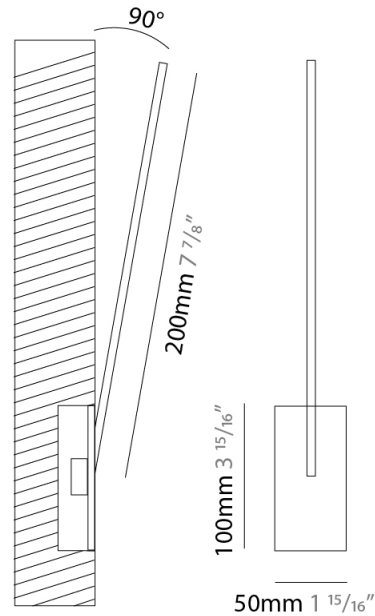

PROJECT	_____
TYPE	_____
SPECIFIER	_____
QUANTITY	_____
DATE	_____

SPILLO 1 ROD RECESSED

D46012- -
base number   Color   Finish
                          Temperature   Options

1. To build a product code in our configurator select the specify button on the base model # product page
2. To build a manual product code on this datasheet choose from the options listed below in blue font and add the suffix to the base model #

GENERAL

Series: Spillo
Subseries: Spillo 1 Rod
Brand: Icone
Division: Design
Mounting Type: Recessed
Mounting Location: Wall
Subcategory: Ambient

PHYSICAL

Shape: Rectangle
Width (mm): 50
Width (in): 1 15/16
Height (mm): 200
Height (in): 7 7/8
Light Distribution: Adjustable
Fixture Finish: WHI / BLK / CHR / BGD
Fixture Material: Brass

ELECTRICAL

Lamp Type: LED
Total Output Wattage (W): 2.64
Dimming: 0-10V Dimming
Driver Included: No
Driver Location: Remote
Driver Type: Constant Voltage - 120 / 277Vac
Driver Class: Class 2
Input Voltage (V): 120 - 277
Output Voltage (V): 12
Upon Request: (Not included, see components) 0-10Vdc dimming / 277Vac

LED

Color Temperature (°K): 2700 / 3000
Nominal Lumen (lm): 220
CRI: >90 CRI
Lamp Life (hrs): 50000

OPTICAL

Adjustability: Tilt 120°

RATINGS AND CERTIFICATIONS

Certified By: Certified for North American Standards
IP rating: IP20